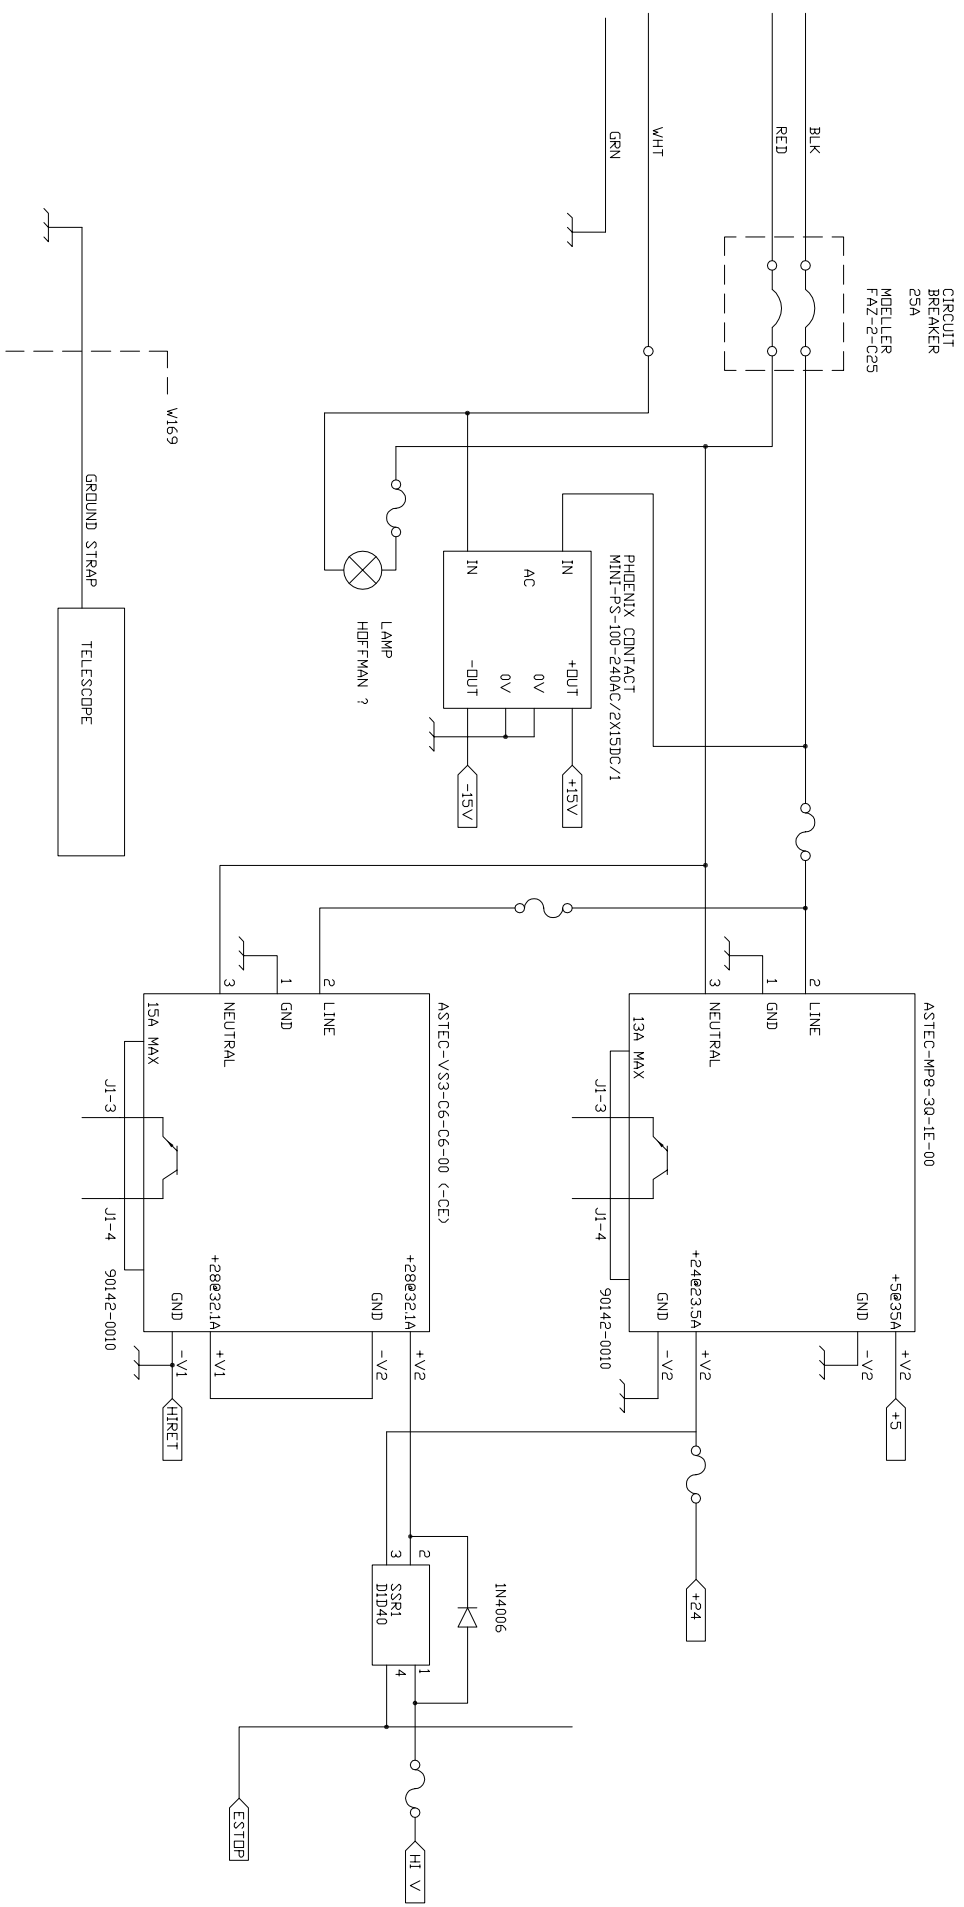

POWER SUPPLY

STARMAN SYSTEMS, LLC ALABAMA, CA.	
RCT TELESCOPE	
WIRING DIAGRAM	
POWER SUPPLY	
DWG BY RRT	DATE 4/25/2006
SHOWN DN	SCALE: 1 Not To Scale
DWG No RCT001/11	REV