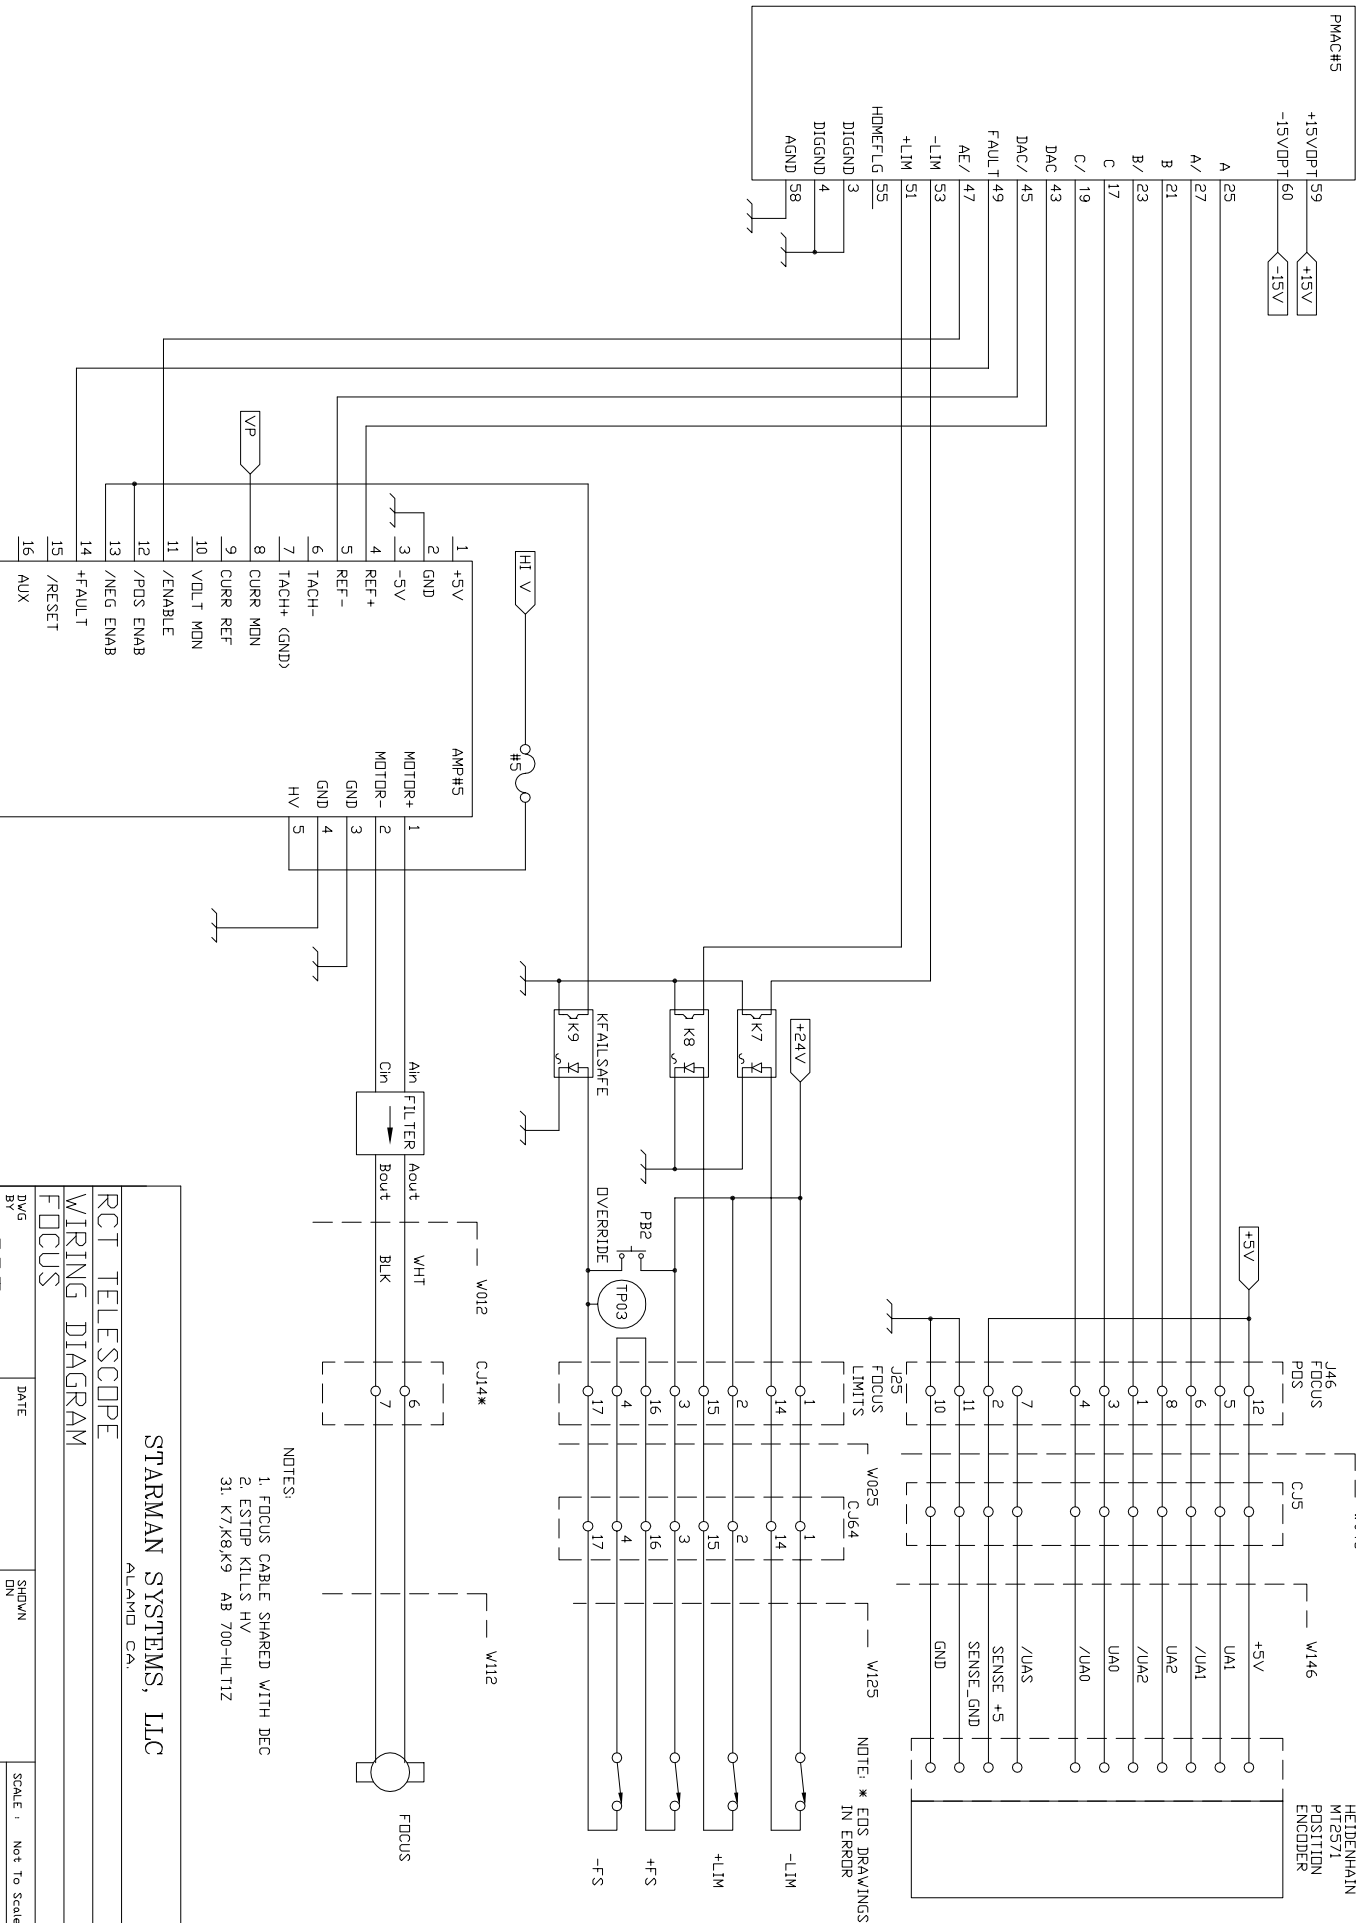

FOCUS

- NOTES:
1. FOCUS CABLE SHARED WITH DEC
 2. ESTDP KILLS HV
 31. K7/K8/K9 AB 700-HLTI2

NOTE: * EDS DRAWINGS IN ERROR

STARMAN SYSTEMS, LLC	
ALAMO CA	
RCT TELESCOPE	
WIRING DIAGRAM	
FOCUS	
DWG BY	DATE
RRT	4/25/2006
SCALE: 1	Not to Scale
DWG No	RCT001/3
REV	