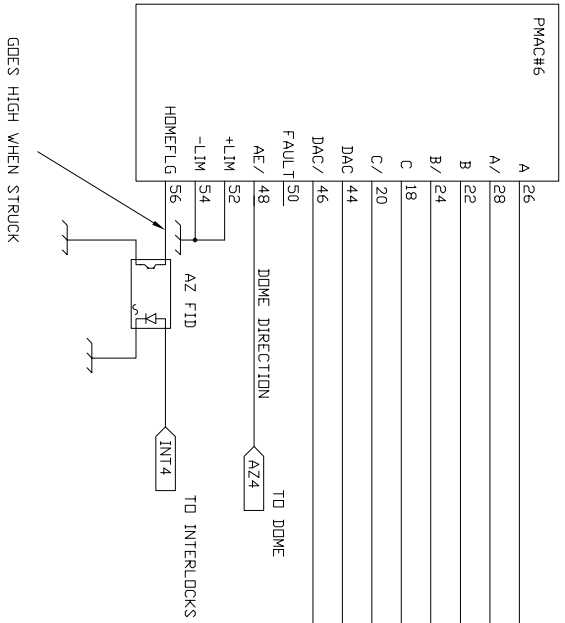

JMAGH2
CHANNEL #6

AZIMUTH

NOTES:
PMAC PROGRAMMED FOR DIRECTION CONTROL
ALTERNATE COMMAND OUTPUT MODE

STARMAN SYSTEMS, LLC
ALABAMA, CA

RCT TELESCOPE
WIRING DIAGRAM
AZIMUTH

DWG No: RRT
DATE: 5/07/2007
SCALE: Not To Scale
REV: RCT001/4