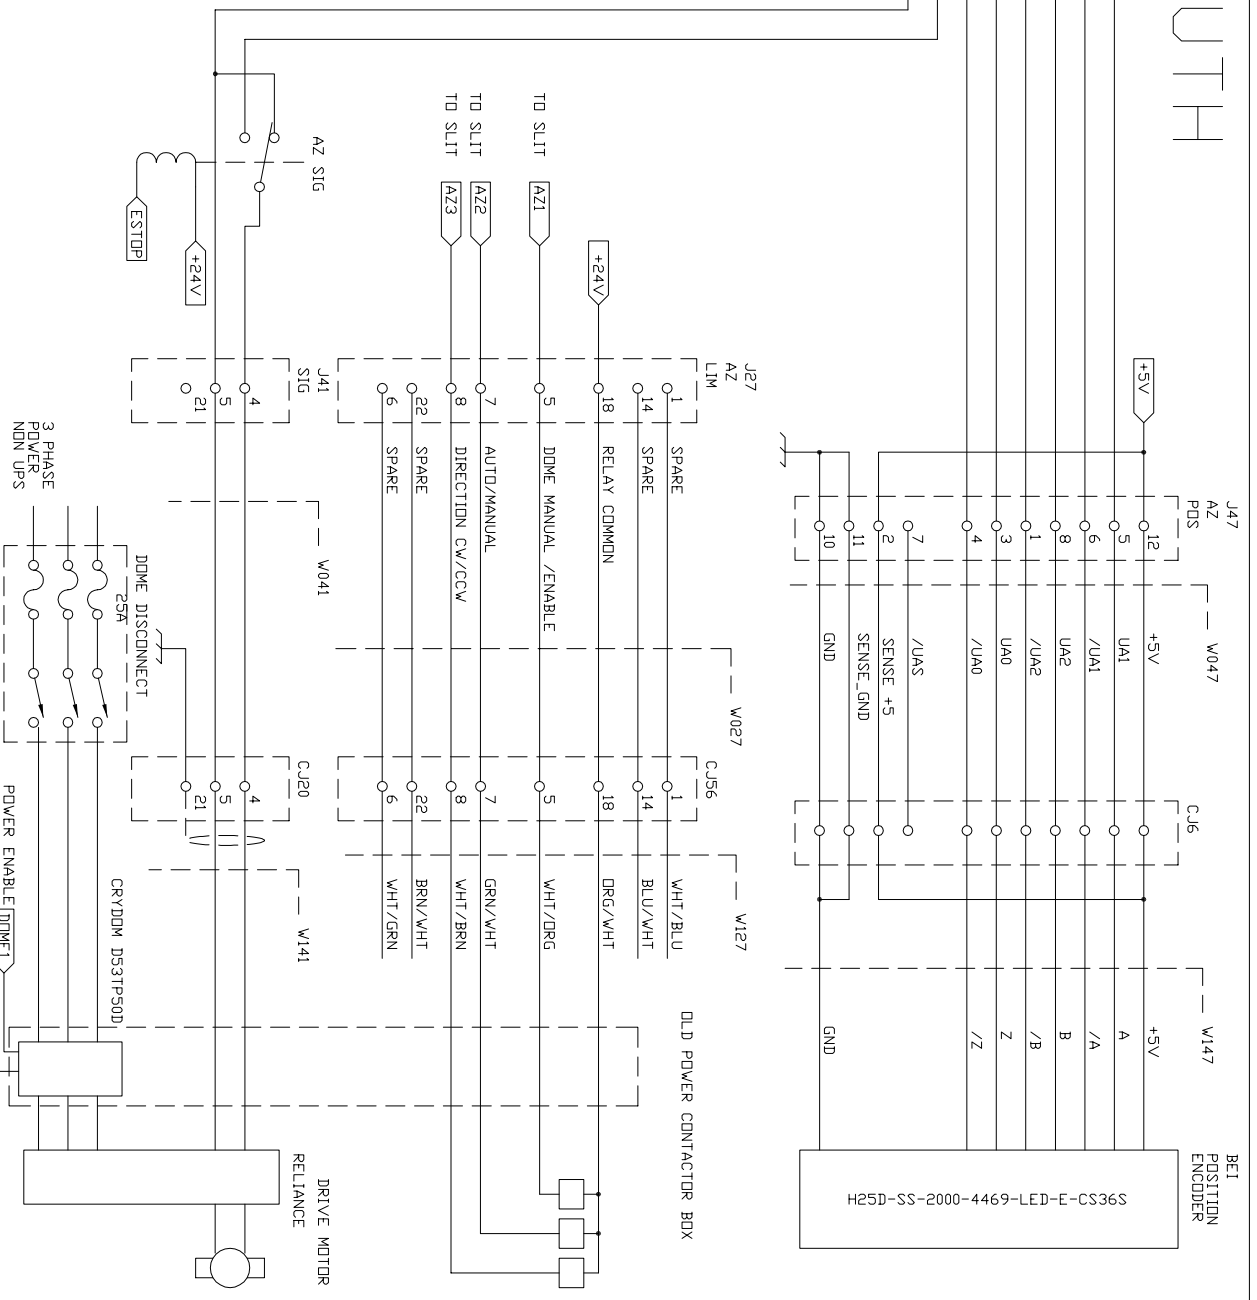

JMAGH2
CHANNEL #6

AZIMUTH

NOTES:
PMAC PROGRAMMED FOR DIRECTION CONTROL
ALTERNATE COMMAND OUTPUT MODE

STARMAN SYSTEMS, LLC
ALABAMA, CA

RCT TELESCOPE
WIRING DIAGRAM
AZIMUTH

DWG No: RRT
DATE: 5/07/2007
SCALE: Not To Scale
REV: RCT001/4