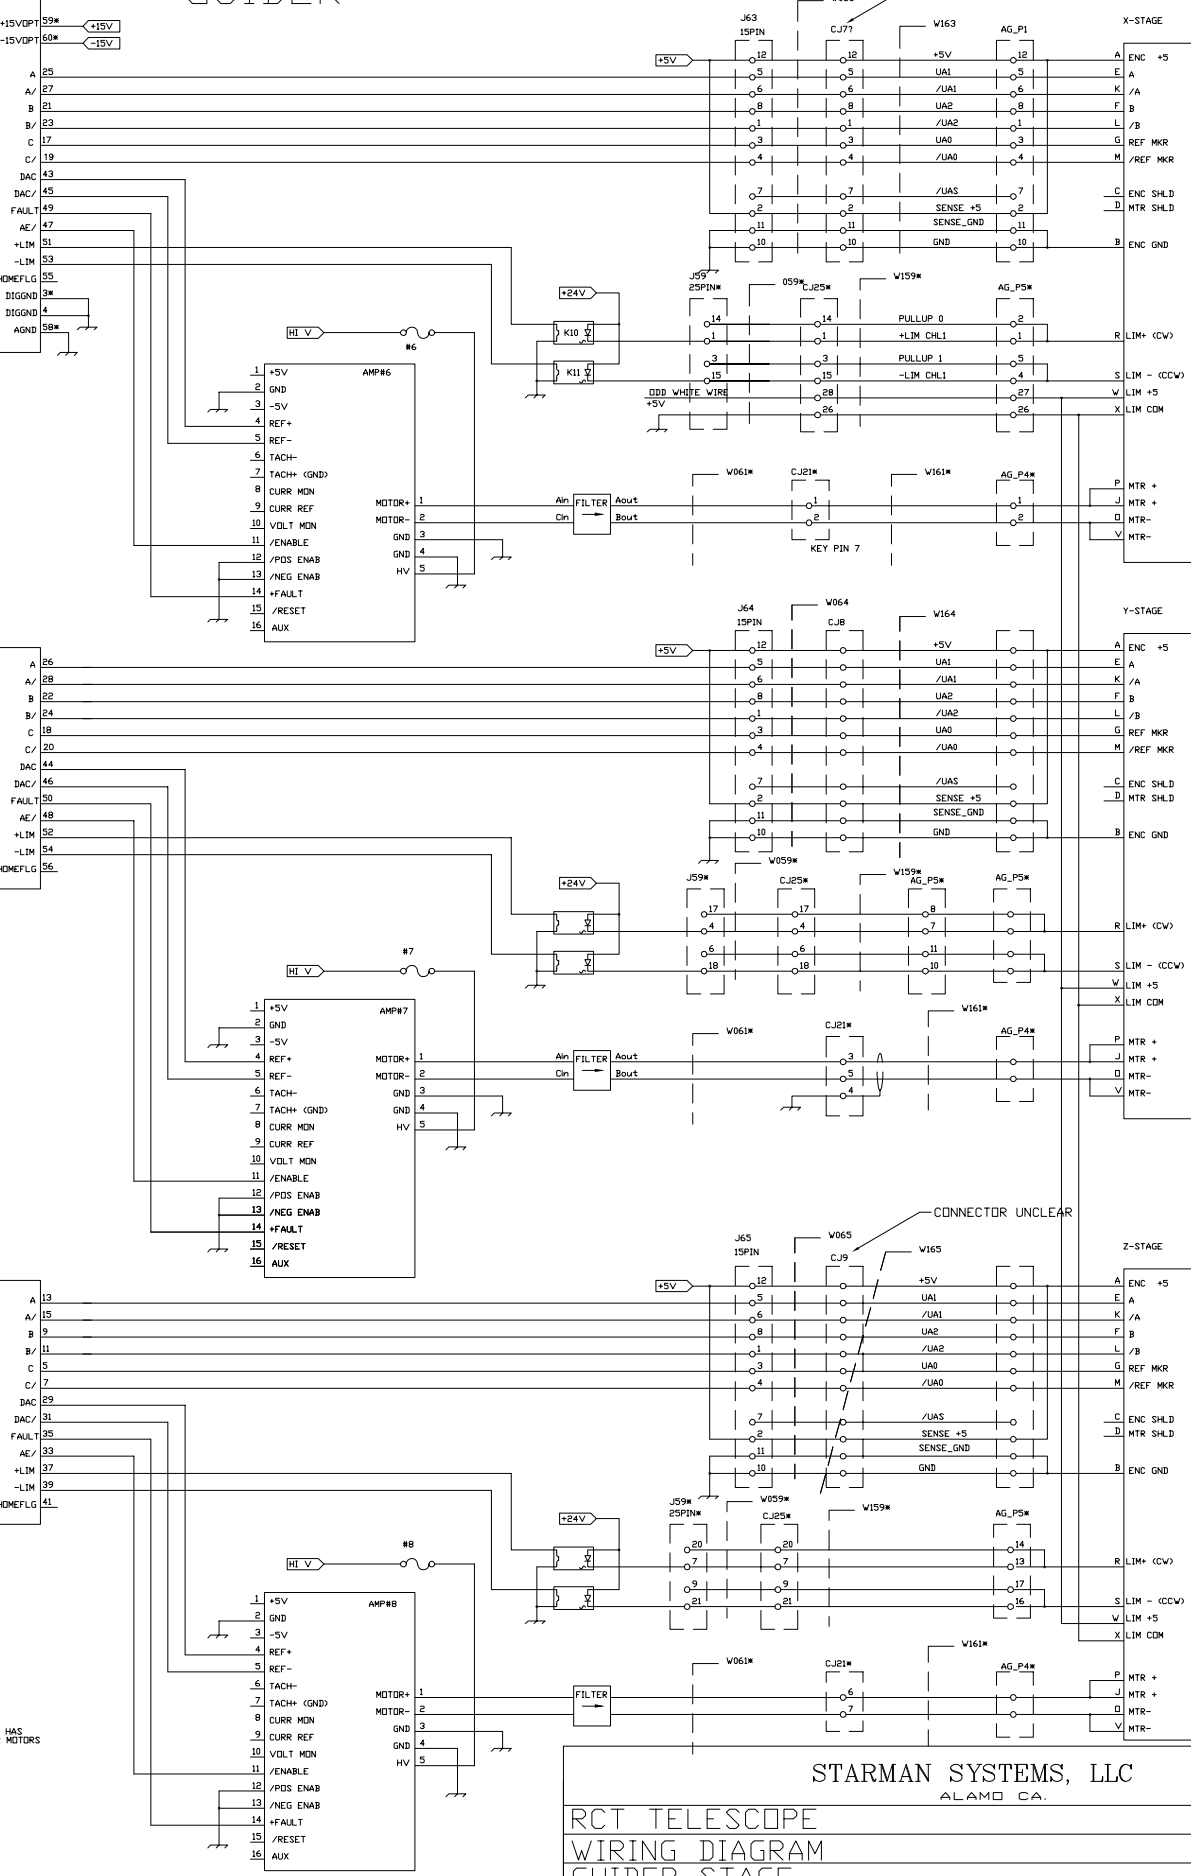

GUIDER

ACC JMACHI CHANNEL #1

PMAC#9

ACC JMACHI CHANNEL #2

PMAC#10

ACC JMACHI CHANNEL #3

PMAC#11

NOTE:
NOTE: CJ21 HAS ALL GUIDER MOTORS

STARMAN SYSTEMS, LLC
ALAMO CA.

RCT TELESCOPE
WIRING DIAGRAM
GUIDER STAGE

DWG BY	DATE	SHOWN ON	SCALE : Not To Scale
RRT	2/10/2006		
			DWG No RCT001/5
			REV