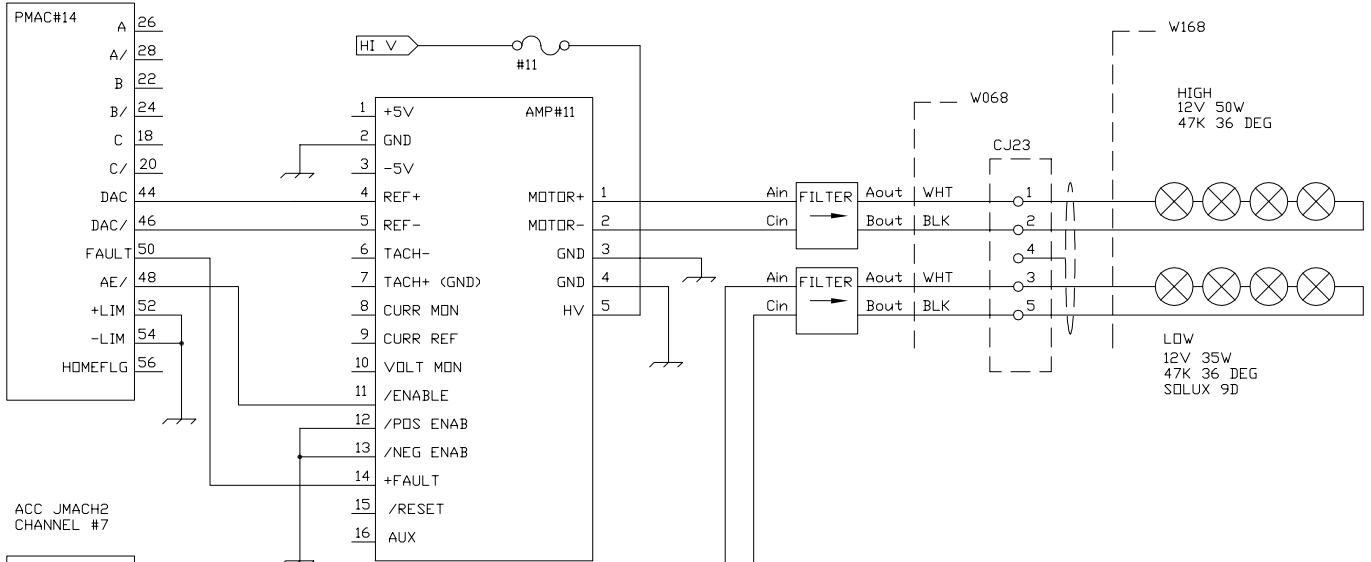

GREAT WHITE SPOT

ACC JMACH2
CHANNEL #6

ACC JMACH2
CHANNEL #7

NOTE: ESTOP KILL HV

STARMAN SYSTEMS, LLC
ALAMO CA.

RCT TELESCOPE
WIRING DIAGRAM
GREAT WHITE SPOT

DWG BY RRT	DATE 4/25/2006	SHOWN ON	SCALE : Not To Scale	REV
			DWG No RCT001/7	