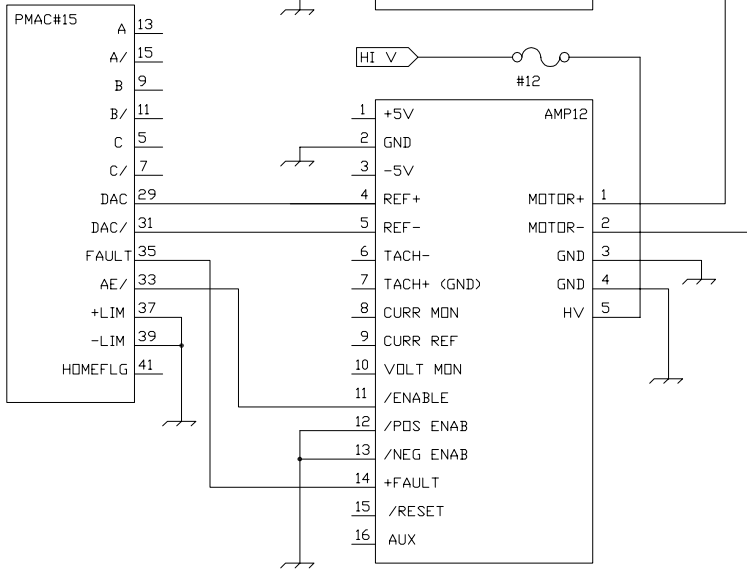

GREAT WHITE SPOT

ACC JMACH2
CHANNEL #6

ACC JMACH2
CHANNEL #7

NOTE: ESTOP KILL HV

STARMAN SYSTEMS, LLC
ALAMO CA.

RCT TELESCOPE
WIRING DIAGRAM
GREAT WHITE SPOT

DWG BY RRT	DATE 4/25/2006	SHOWN ON	SCALE : Not To Scale	REV
			DWG No RCT001/7	